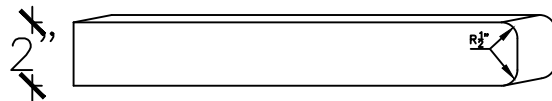

MODERN 1/2" EASED EDGE

Note! You may use the attached drawings if you add the line: Courtesy of Ventura Cast Stone (800) 898-2332

NOT TO SCALE

Ventura Cast Stone

© Ventura Cast Stone, Inc

(805) 386-8185

Fax: (805) 671-9371

Drawn by: NG

09-30-05